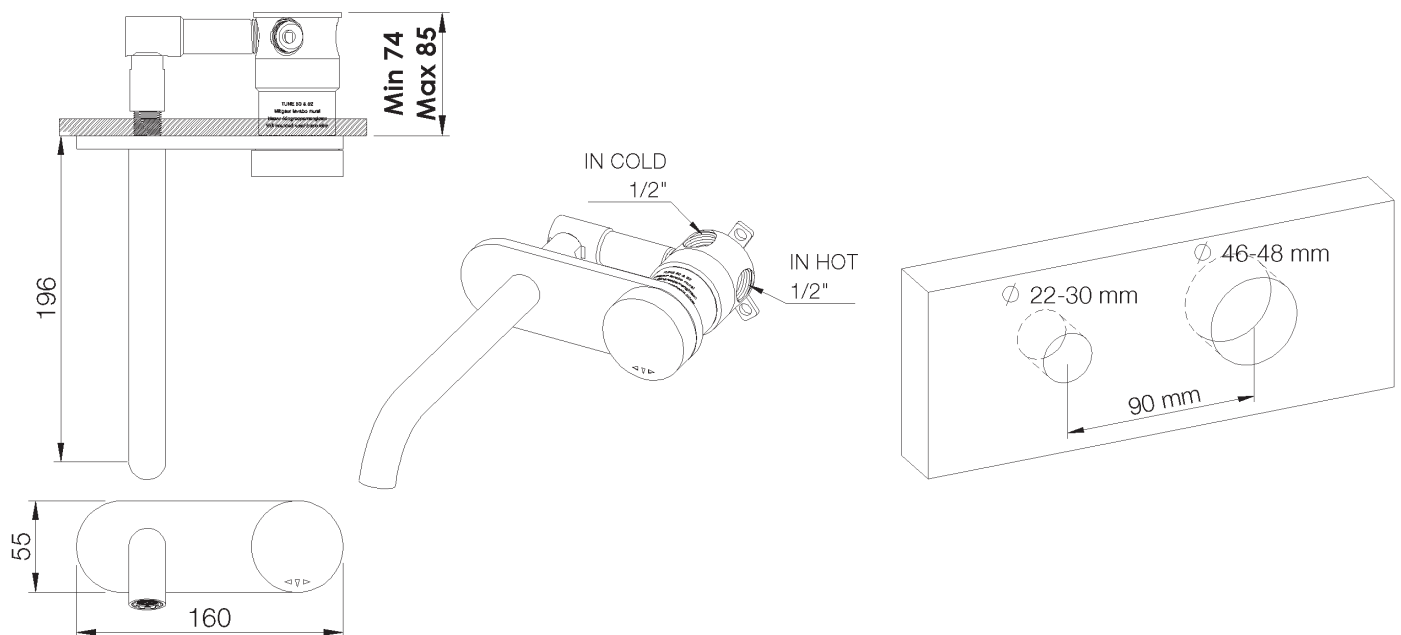

PRODUCT TECHNICAL SHEET

Collection :

TUNE

Ref. :

4595.11.52

Mitigeur de lavabo mural à encastrer, 2 trous, bec 200mm

Inbouw 2-gats ééngreepsmengkraan voor wandmontage, uitloop 200mm

Concealed wall-mounted 2-hole single-lever sink mixer, spout 200mm

Picture

Product details

Flow at 3 bar : 5 l/min

Internal mechanism : Mixer ceramic cartridge (90°)

Technical drawing

RA2.V01